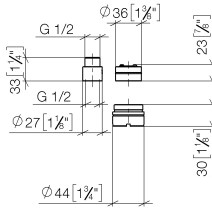

## Extension 20 mm -

---

12 869 970 90

- up to 20 mm: 1 x 12 869 970 90
- 21 mm - 40 mm: 2 x 12 869 970 90

for 35 860 970 90

Not suitable for combining with META PURE (36 86X 664-FF).

Extension 20 mm -

---

12 869 970 90

mm [inches]

Extension 20 mm -

12 869 970 90

Spare parts list

No.	Item Number	Name	Quantity used	Delivery time
1	09 24 03 072 10 90	nipple	1	2
2	09 14 10 190 90	seal	1	2
3	09 14 10 102 90	seal	1	2