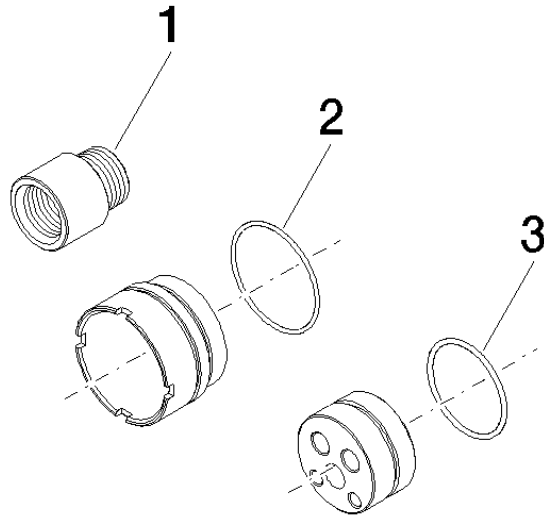

## Extension 20 mm -

---

12 869 970 90

- up to 20 mm: 1 x 12 869 970 90
- 21 mm - 40 mm: 2 x 12 869 970 90

for 35 860 970 90

Not suitable for combining with META PURE (36 86X 664-FF).

Extension 20 mm -

---

12 869 970 90

mm [inches]

Extension 20 mm -

12 869 970 90

Spare parts list

No.	Item Number	Name	Quantity used	Delivery time
1	09 24 03 072 10 90	nipple	1	2
2	09 14 10 190 90	seal	1	2
3	09 14 10 102 90	seal	1	2